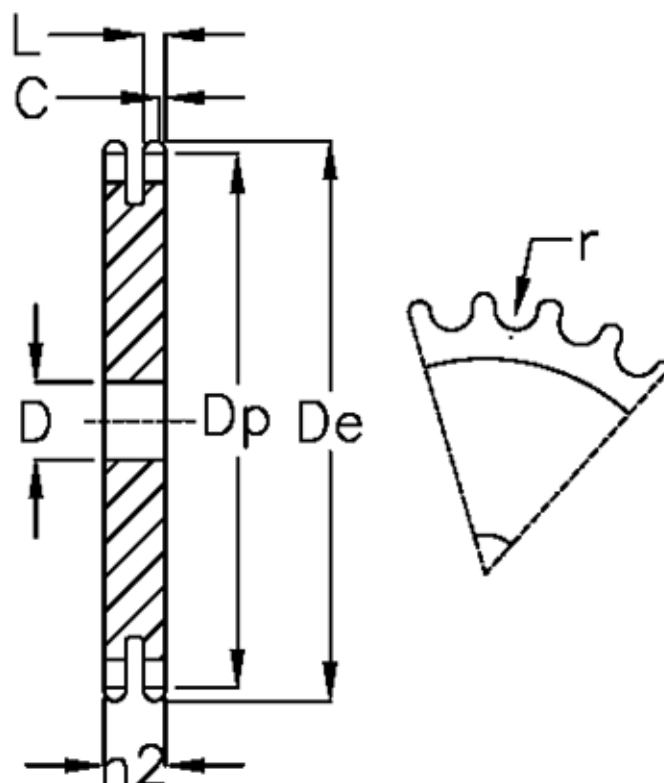

Article number: 616022009045

Description: Plate wheel 20 B-2 Z=45 duplex

Measures

C	= 4
D	= 30
De	= 470.3
Dp	= 455.17
For chain size	= 1 1/4 x 3/4
For chain type	= 20 B-2
h2	= 54.6
L	= 18.2

Number of teeth	= 45
r	= 19.05